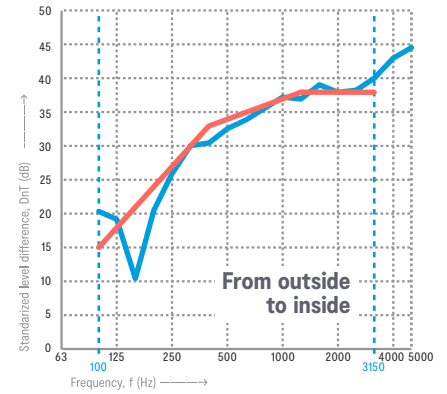

Standard Configuration

Color	White (RAL 9016) WITHE
Acoustic design	Double wall
Sound isolation glass door	75 x 210 cm (2.46 x 6.89 ft), opening to the outside. Aluminum frame with a block of silent laminated safety glass and temperature/sound edge spacer and air chamber: 3+3+16+5+5 mm (0.1+0.1+0.6+0.2+0.2 in). Acoustic sealing.
Soundproof ventilation	Adjustable intensity levels, extremely quiet and easy filter exchange. Position exchangeable.
Cable tunnel	Up to 10 cables, position exchangeable.
Integrated lighting	LED strip light.
Acoustic equipment	Studiobricks Classic 50 and Studiobricks Classic 50 light grey.
Carpet	Grey (deburred).
Floating floor	Yes, levelling possible.

Optional Equipment

Lacquer color	Ask us for other RAL or special finishing (chrome, copper, metallic...)
Acoustic absorber color	
Voice Over Edition	Additional acoustic absorber, Studiobricks Classic BTrap (for double-walled and ONE booths), Table and TV support. Pre-installation with: monitor arm, copy holder, microphone arm.
Acoustics	Custom solutions available (additional absorbers, bass traps).
Custom heights	Yes, in steps of 5 cm.
Additional sound control windows	Yes, request sizes.

Acoustic Performance

MUSIC & ACOUSTICS - EXCLUSIVE DISTRIBUTORS FOR THE UK AND IRELAND

100% Freedom
0% Disturbances