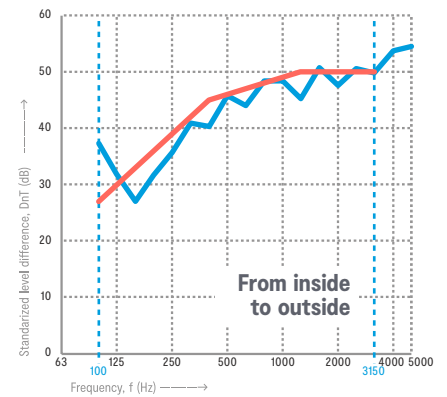

Standard Configuration

Color	White (RAL 9016) WITHE
Acoustic design	Double wall
Sound isolation glass door	75 x 210 cm (2.46 x 6.89 ft), opening to the outside. Aluminum frame with a block of silent laminated safety glass and temperature/sound edge spacer and air chamber: 3+3+16+5+5 mm (0.1+0.1+0.6+0.2+0.2 in). Acoustic sealing.
Soundproof ventilation	Adjustable intensity levels, extremely quiet and easy filter exchange. Position exchangeable.
Cable tunnel	Up to 10 cables, position exchangeable.
Integrated lighting	LED strip light.
Acoustic equipment	Studiobricks Classic 50 and Studiobricks Classic 50 light grey.
Carpet	Grey (deburred).
Floating floor	Yes, levelling possible.

Optional Equipment

Lacquer color	Ask us for other RAL or special finishing (chrome, copper, metallic...)
Acoustic absorber color	
Voice Over Edition	Additional acoustic absorber, Studiobricks Classic BTrap (for double-walled and ONE booths), Table and TV support. Pre-installation with: monitor arm, copy holder, microphone arm.
Acoustics	Custom solutions available (additional absorbers, bass traps).
Custom heights	Yes, in steps of 5 cm.
Additional sound control windows	Yes, request sizes.

Acoustic Performance

MUSIC & ACOUSTICS - EXCLUSIVE DISTRIBUTORS FOR THE UK AND IRELAND

100% Freedom
0% Disturbances